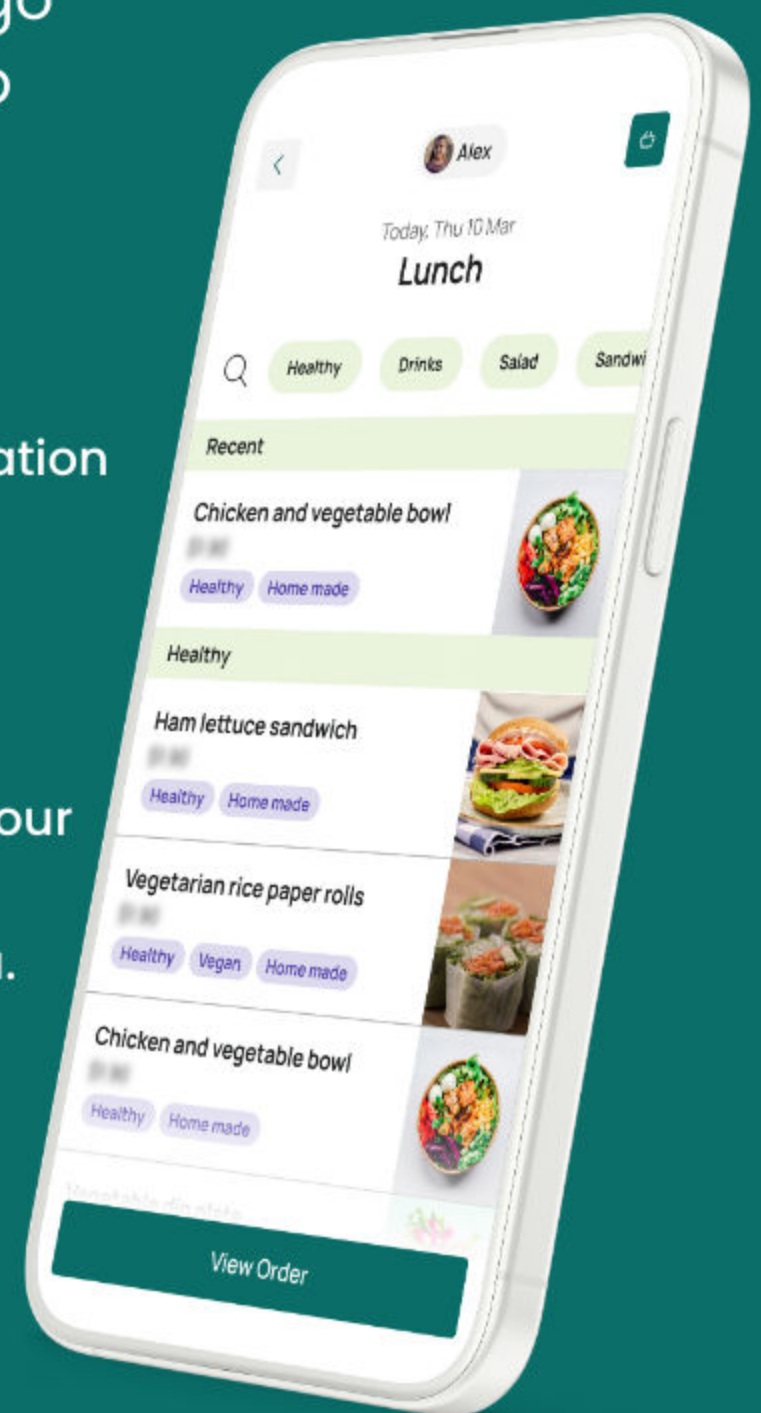

THANK YOU FOR YOUR DONATION